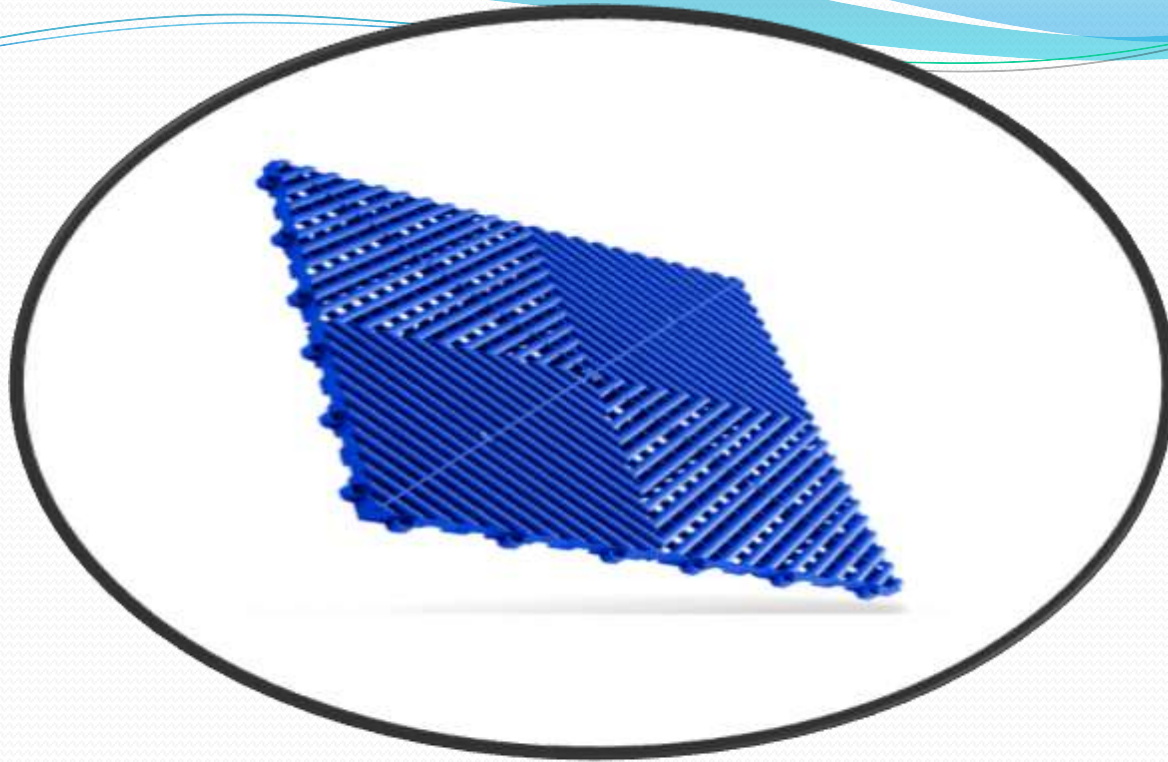

# TO

**Connect Flooring**

# Get the best flooring solutions from us

Connect Flooring is an Aussie business located in Keysborough VIC committed to helping everyday Australian's renovate their spaces from the floor up. Our innovative modular flooring solution allows you to transform your garage, warehouse, business or retail space with ease. We have an exclusive and unique flooring solution designed specifically to suit the needs of a wide variety of commercial and residential spaces. We have also unique and versatile storage solutions manufactured for the purpose of making the most of your garage, without eating into your floor space.

We provide you with a stylish and modern lighting solution that combines contemporary design with superior functionality that adds a touch of elegance and sophistication to any space. The stand out feature of the Connect Tile is the easy to clean design, which allows soil and spillages to effortlessly fall straight through the ribbed, flow-through surface. The range of Connect Tile **Garage Flooring** tiles are an efficient and aesthetically pleasing solution for projects and events of any size. Our tiles will not mark from tyres and have a compressive strength of 3120 psi and over 31 tonne of rollover capacity.